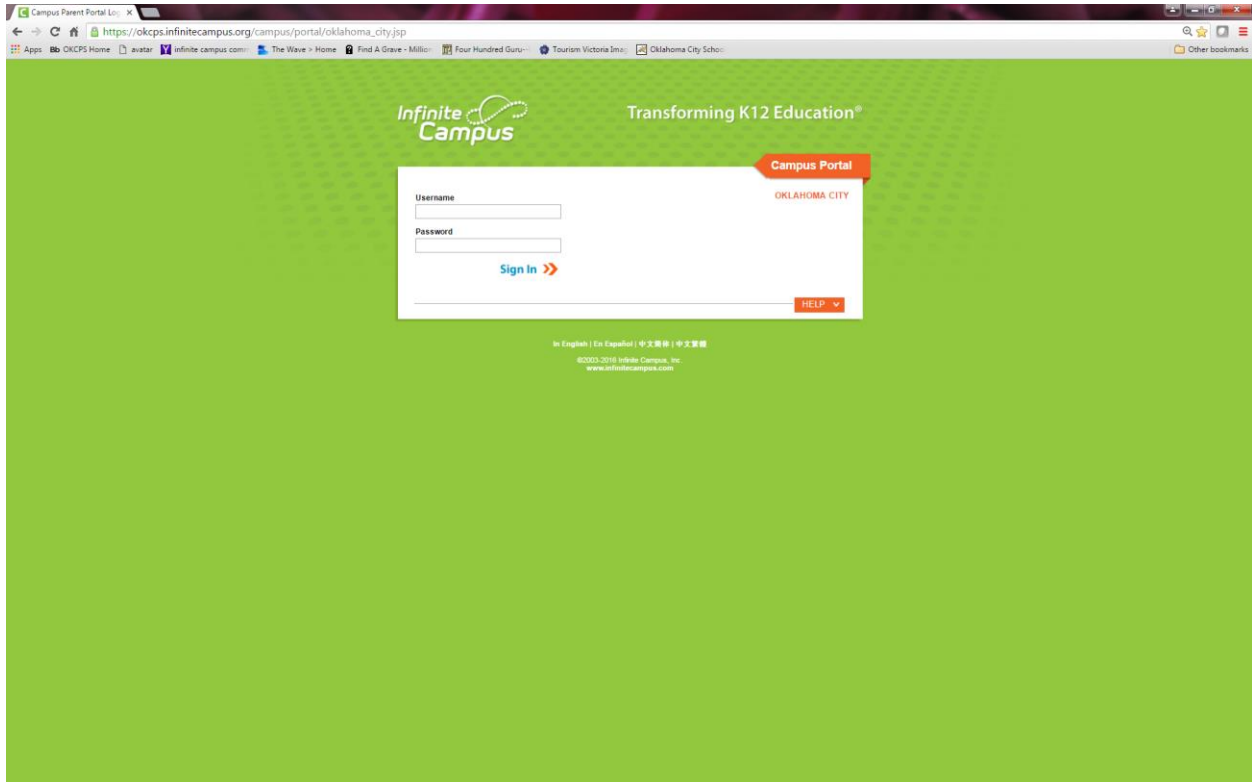

Students can now access the Infinite Campus Portal

https://okcps.infinitecampus.org/campus/portal/oklahoma_city.jsp

with their District Username and Password

District ID: DZW MFK

Student Username: firstname.lastname

Password: X0student ID number

(capital X; zero; ID number)